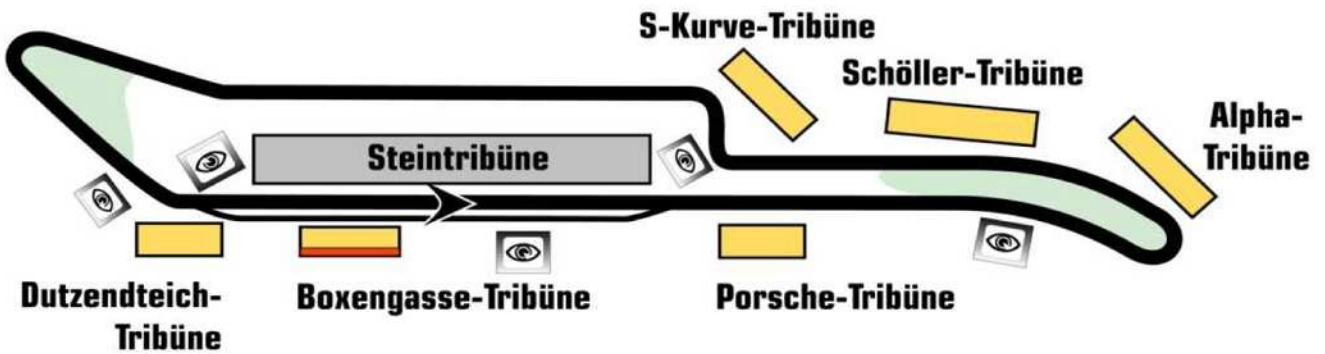

ITR / Grand Prix Tickets G.m.b.H., 2011